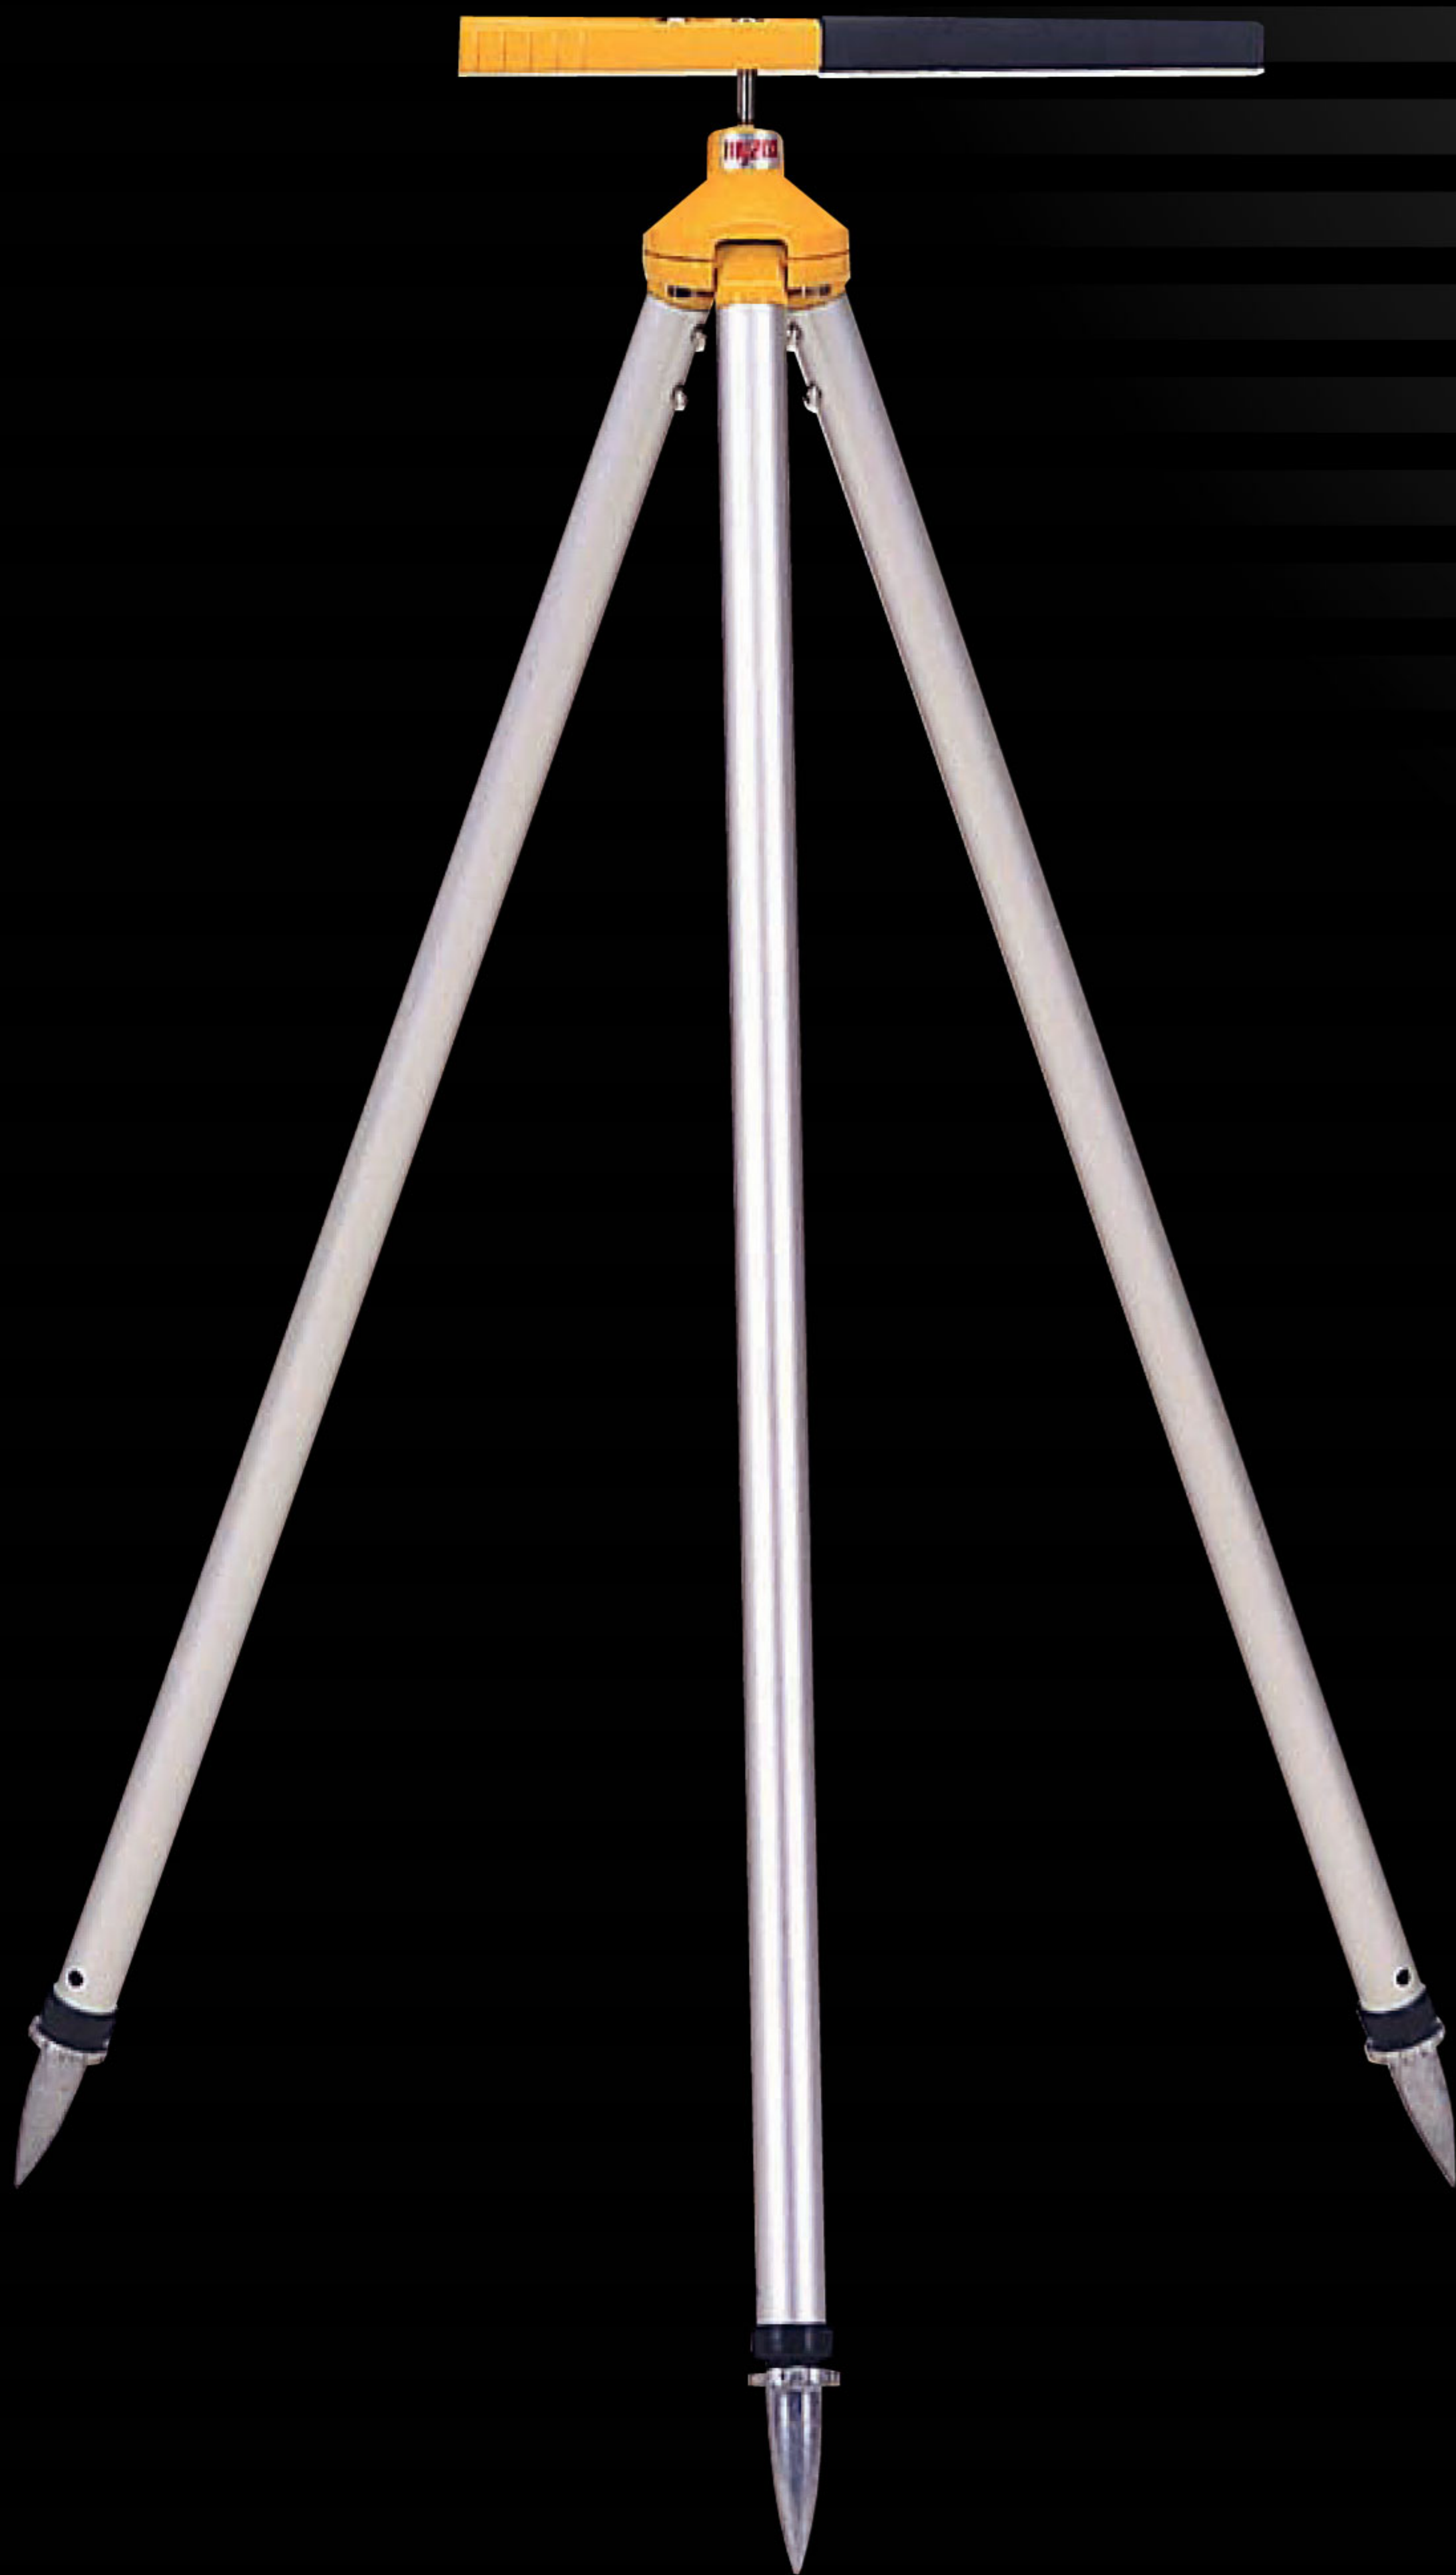

# PRISM POLE TRIPOD

# PPS

**FREE MOVABLE  
SCISSORS TYPE**

### MPPS SHORT TYPE

**FULL EXTENDED**

**1,230mm**

**900mm**

**FULL CLOSED**

**760mm**

**620mm**

**WEIGHT**