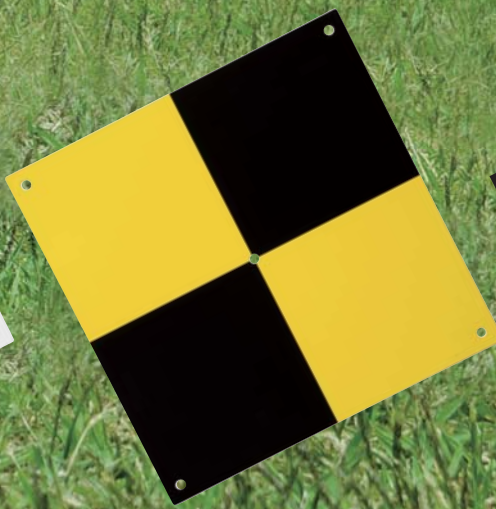

# TH400 series

Visible **Clearly** from above

**Black & White**  
TH400-BW

**Black & Yellow**  
TH400-BY

**White circle & Black**  
TH400-BWR

Photo taken from a height of 30 meters

## Matte coating restrains halation

Matte coating restrains halation that might be caused by sunlight when photographed from above. It leads to photos with high discriminability.

\*Black and yellow: matte coating White: matte material (no coating)

## PP: Rigid & hardly bend

By using rigid resin: polypropylene(PP) which does not bend easily, it can be set on a pile, and PP keeps its flexibility at the same time to put on various locations. Right weight as 150g for easy carrying.

## Center hole for a coordinate

Center hole to put exactly on a datum point, and four fixing holes at the corners to prevent being swept away by wind. \*This product does not contain fixing nails.