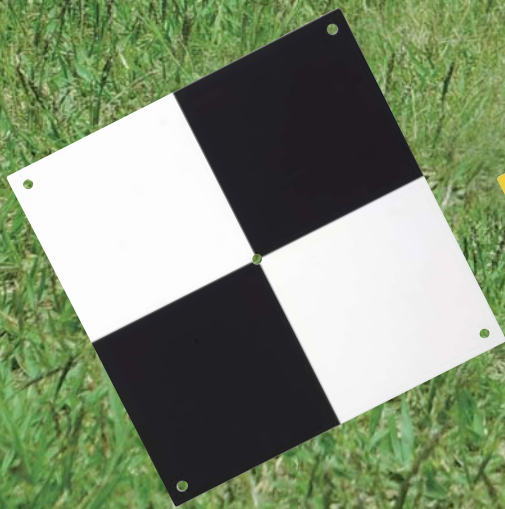

# TH400 series

Visible **Clearly** from above

**Black & White**  
TH400-BW

**Black & Yellow**  
TH400-BY

**White circle & Black**  
TH400-BWR

Photo taken from a height of 30 meters

## Matte coating restrains halation

Matte coating restrains halation that might be caused by sunlight when photographed from above. It leads to photos with high discriminability.

\*Black and yellow: matte coating White: matte material (no coating)

## PP: Rigid & hardly bend

By using rigid resin: polypropylene(PP) which does not bend easily, it can be set on a pile, and PP keeps its flexibility at the same time to put on various locations. Right weight as 150g for easy carrying.

## Center hole for a coordinate

Center hole to put exactly on a datum point, and four fixing holes at the corners to prevent being swept away by wind. \*This product does not contain fixing nails.