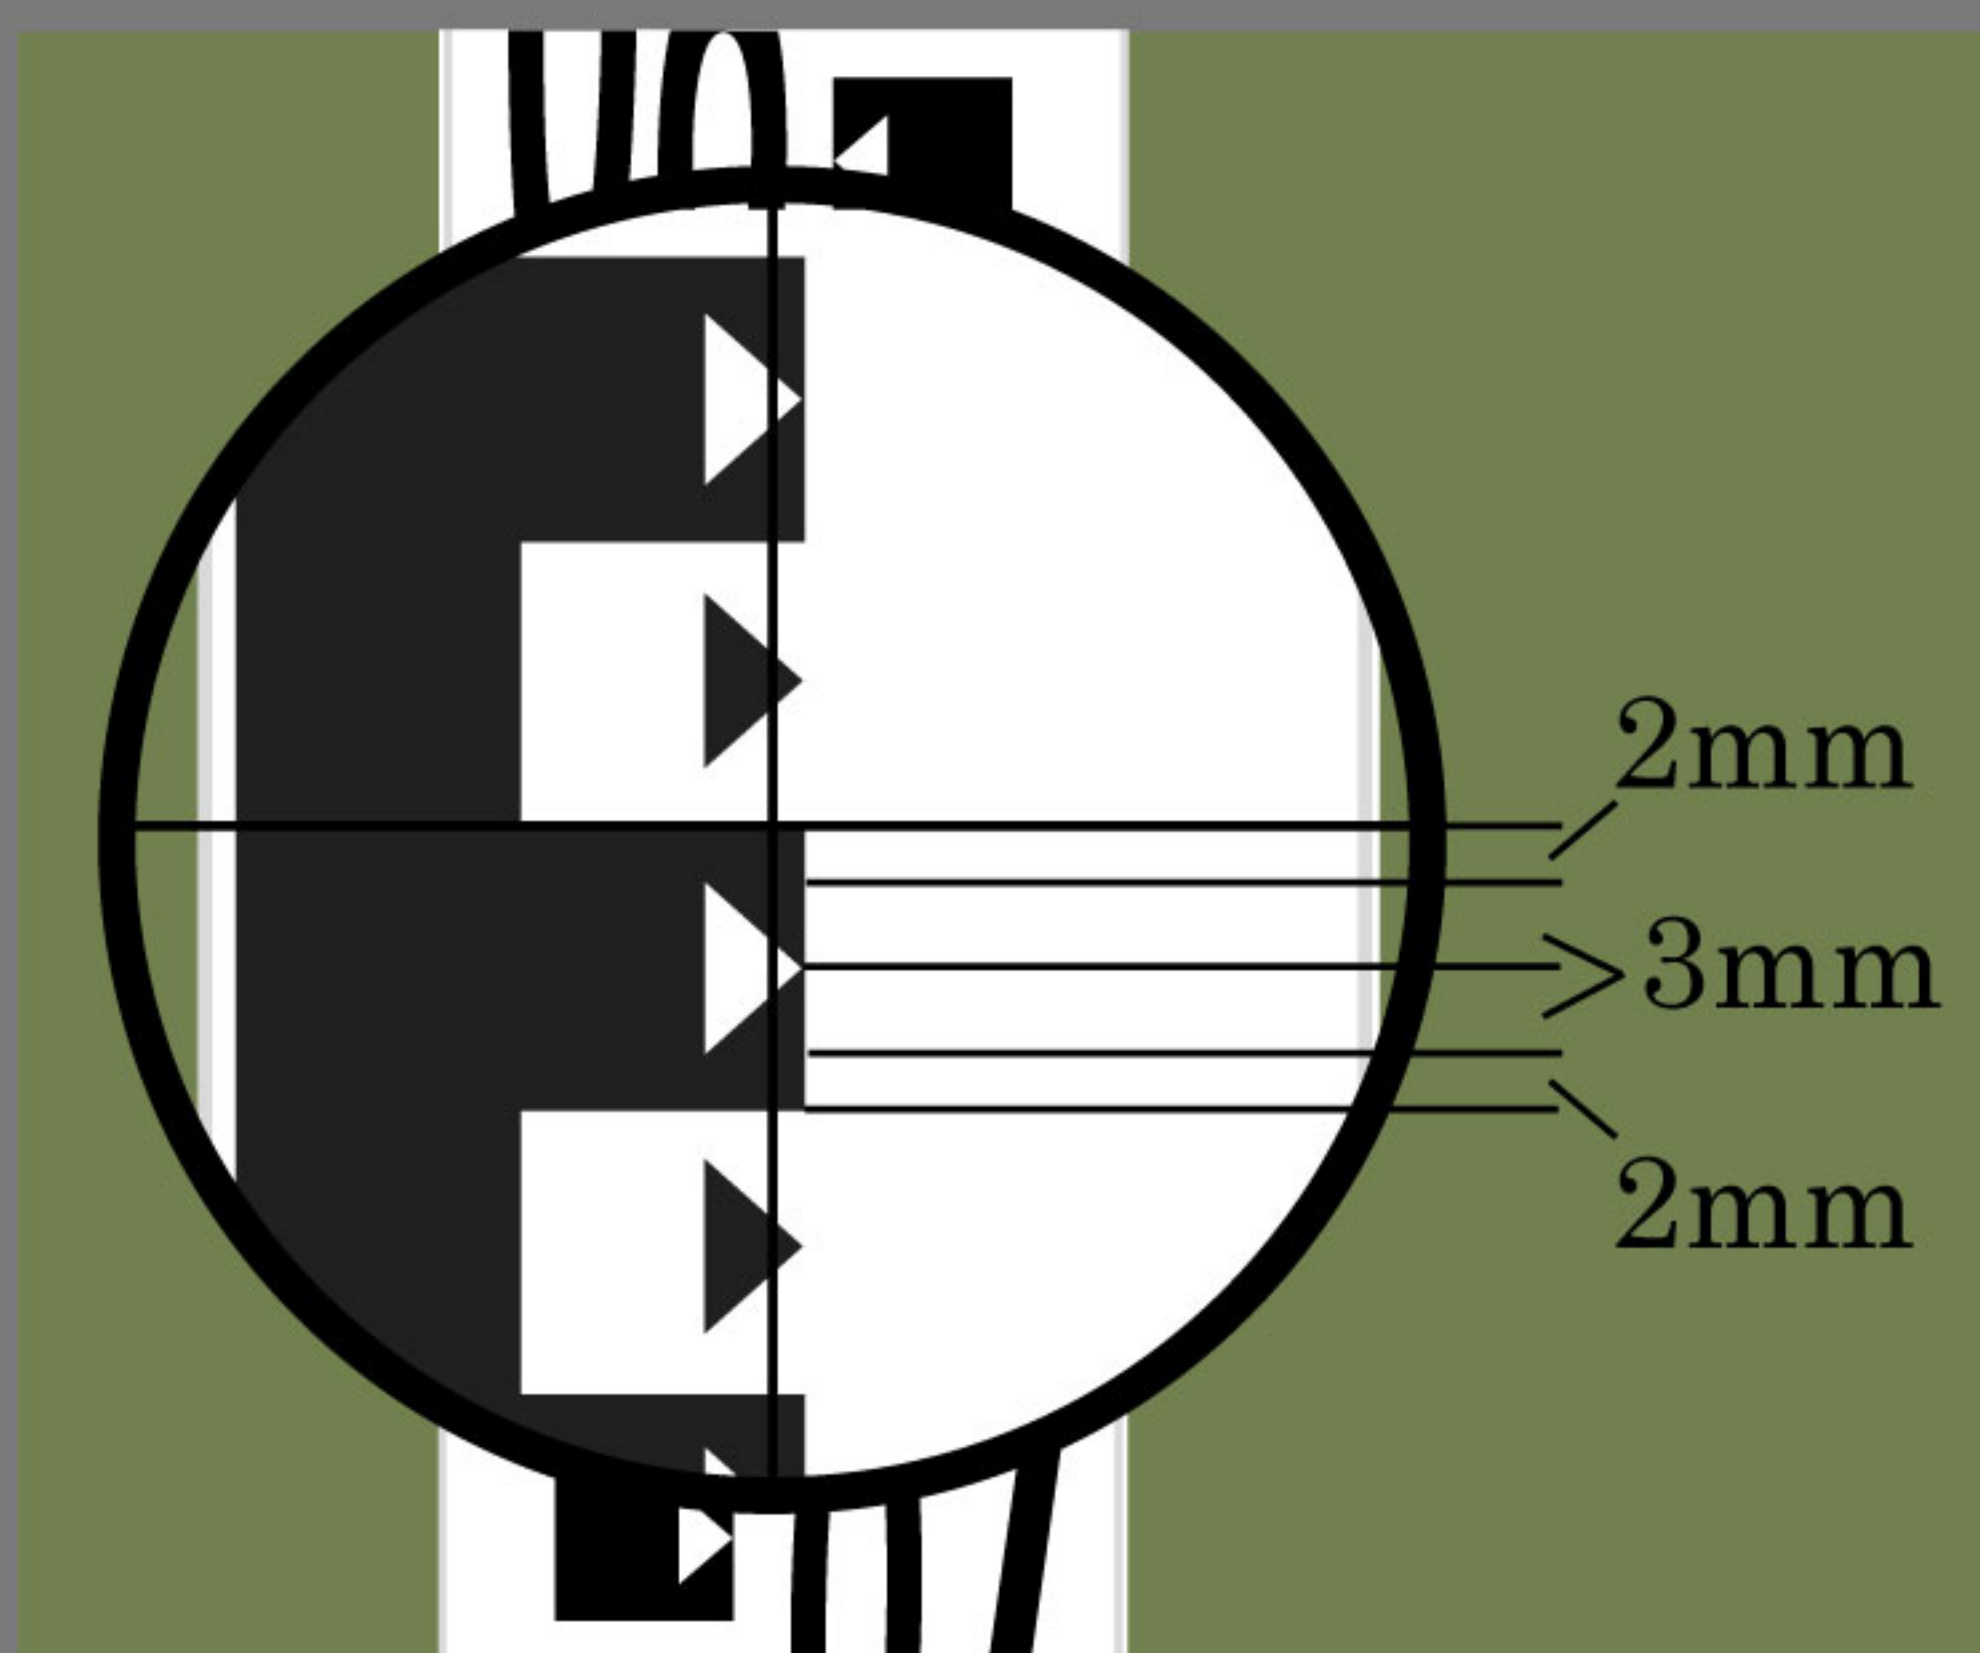

NEW TYPE GRADUATION

"TRI-MARK" is the key

ALX series

High Cost Performance
But
High Quality

WHAT IS "TRI-MARK" ?

▶ and ▶ are called TRI-MARK.

Why is it needed?

Traditional surveying can measure down to only centimeter.
However TRI-MARK help you to measure down to "millimeter".

For person in need of high accuracy

REAR GRADUATION

Inner height measuring scale

The rear graduation can be used as height measure.

How to use ?

Just pull out a section in order from the top section. And read it.

Black Graduation

Red Graduation

DIMENSIONS

	stored length	sections	weight
ALX-55	1,235mm	5m/5sec.	1.5 kg
ALX-44	1,195mm	4m/4sec.	1.4 kg

OPTIONAL EXTRAS

Circular Level SA-60

>Easy to attach
>60' per 2mm

Button Label