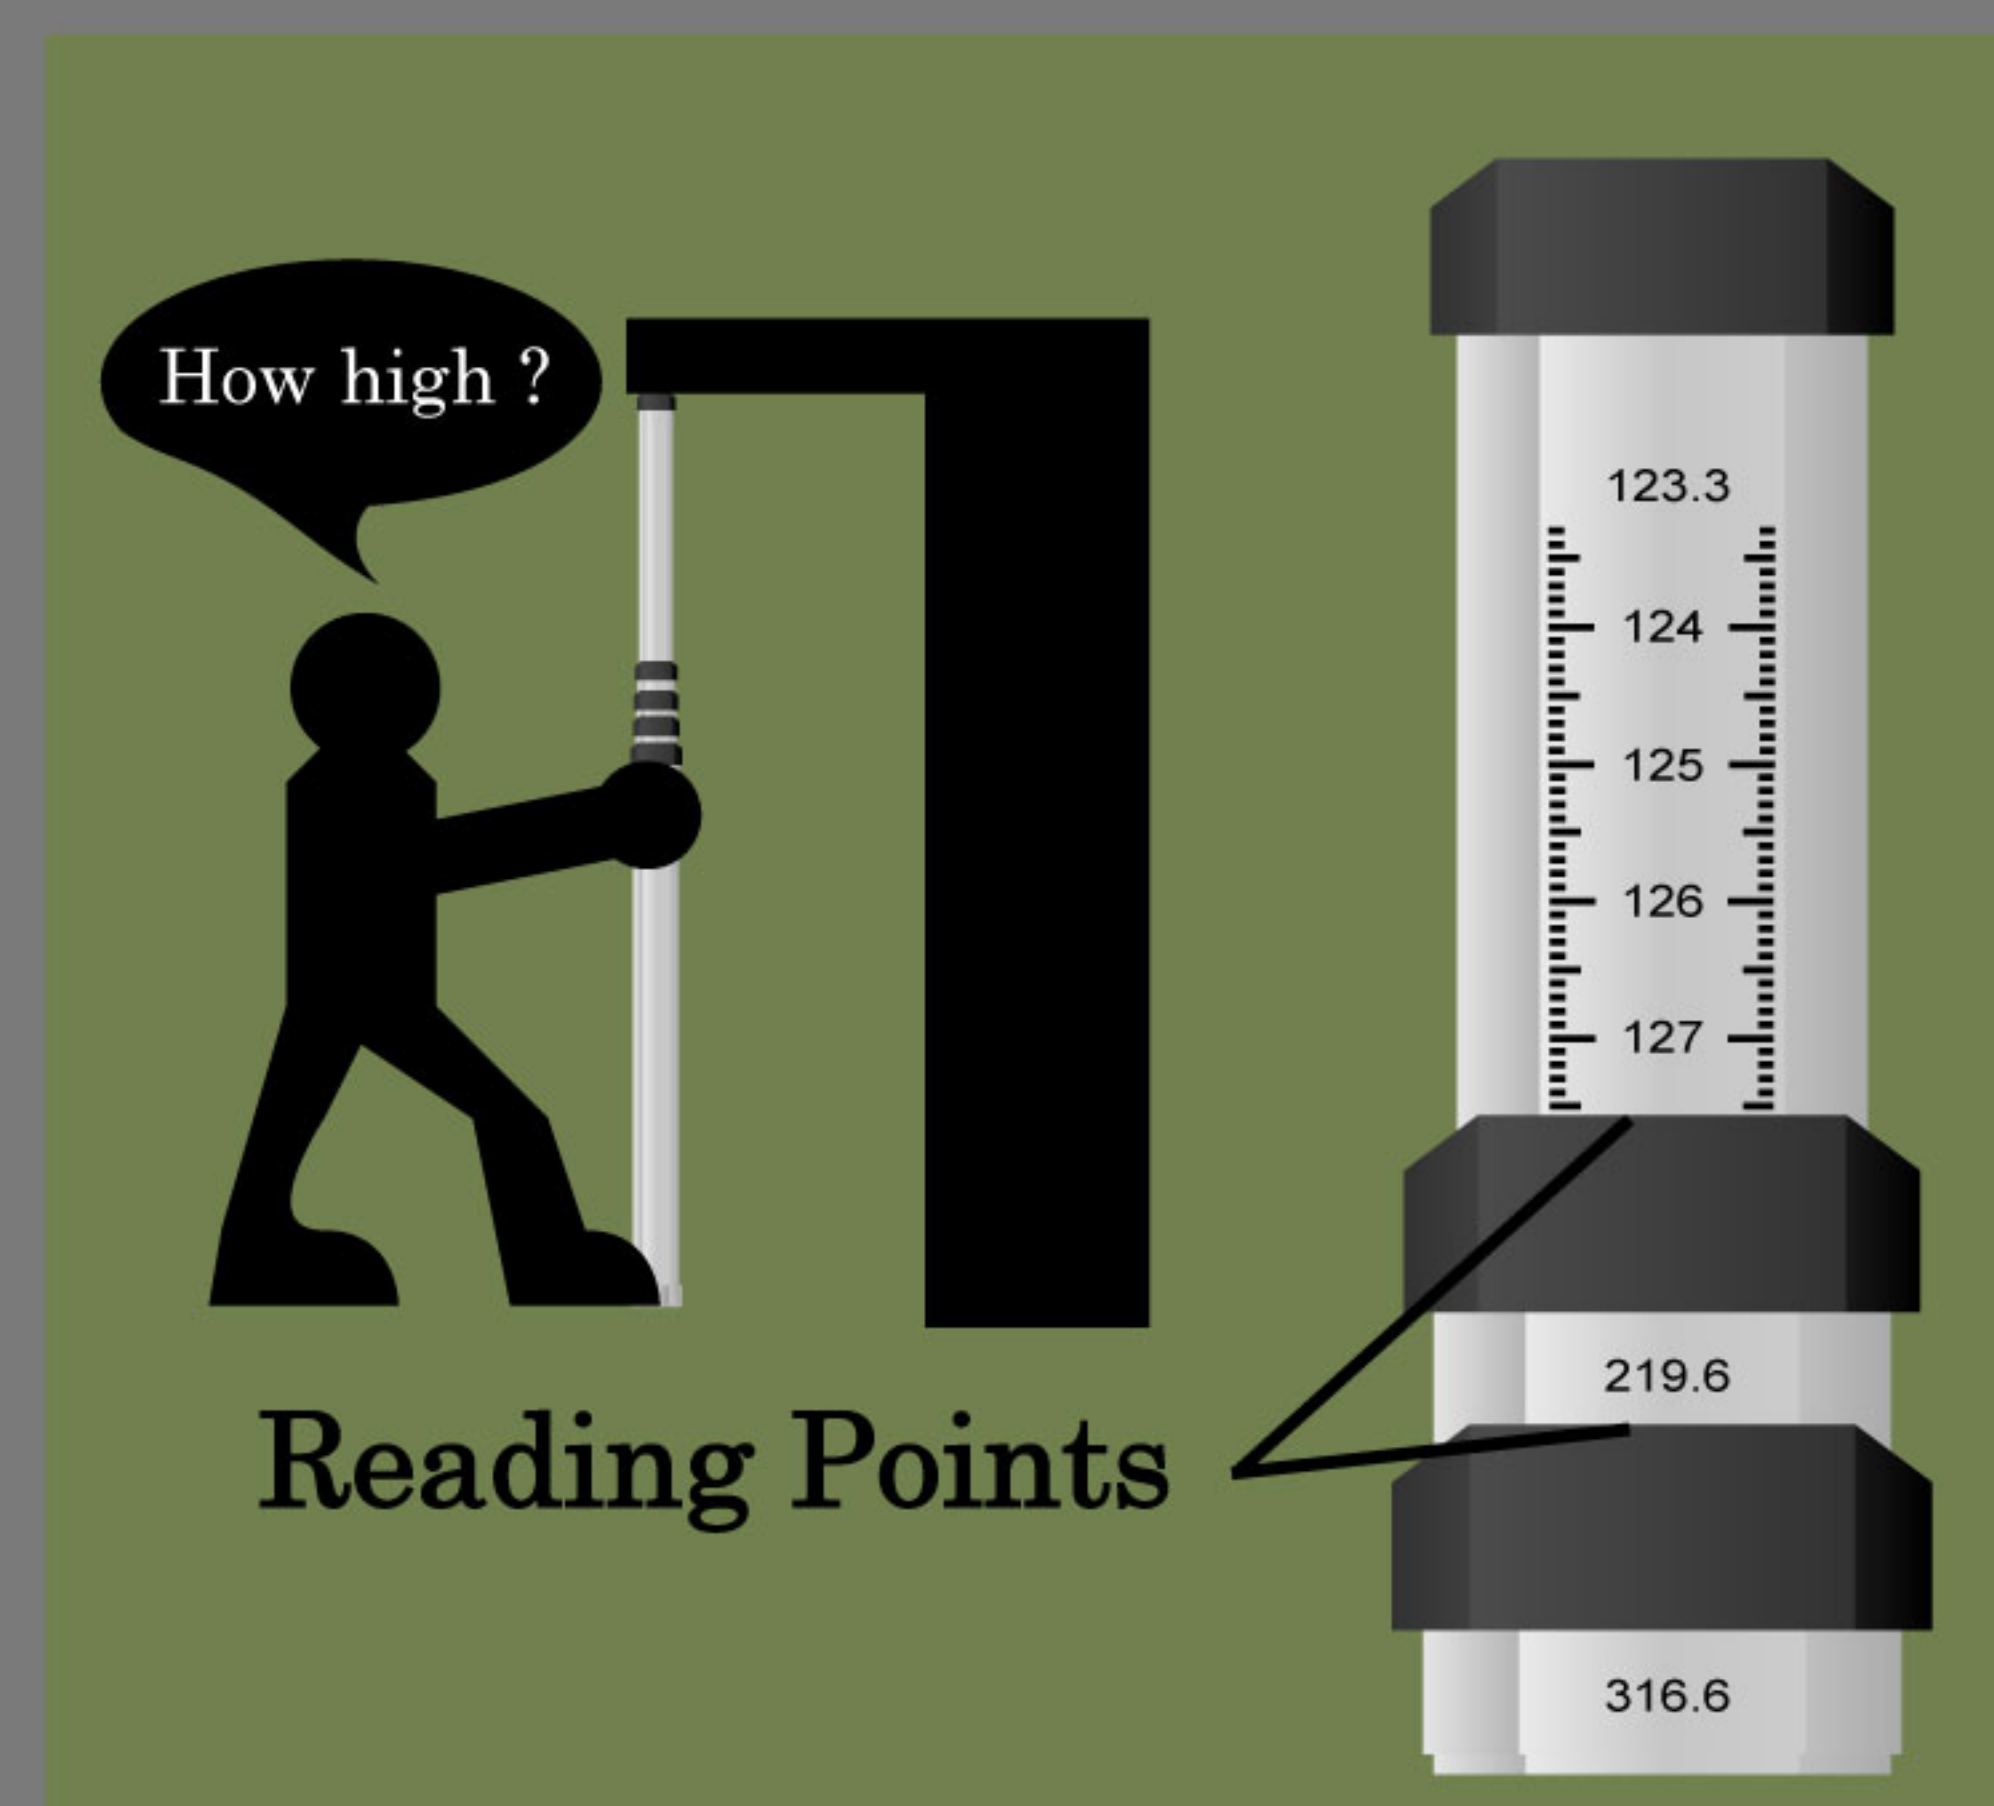

For person in need of high accuracy

REAR GRADUATION

Inner height measuring scale

The rear graduation can be used as height measure.

How to use ?

Just pull out a section in order from the top section. And read it.

Black Graduation

Red Graduation

DIMENSIONS

	stored length	sections	weight
ALX-55	1,235mm	5m/5sec.	1.5 kg
ALX-44	1,195mm	4m/4sec.	1.4 kg

OPTIONAL EXTRAS

Circular Level SA-60

>Easy to attach
>60' per 2mm

Button Label