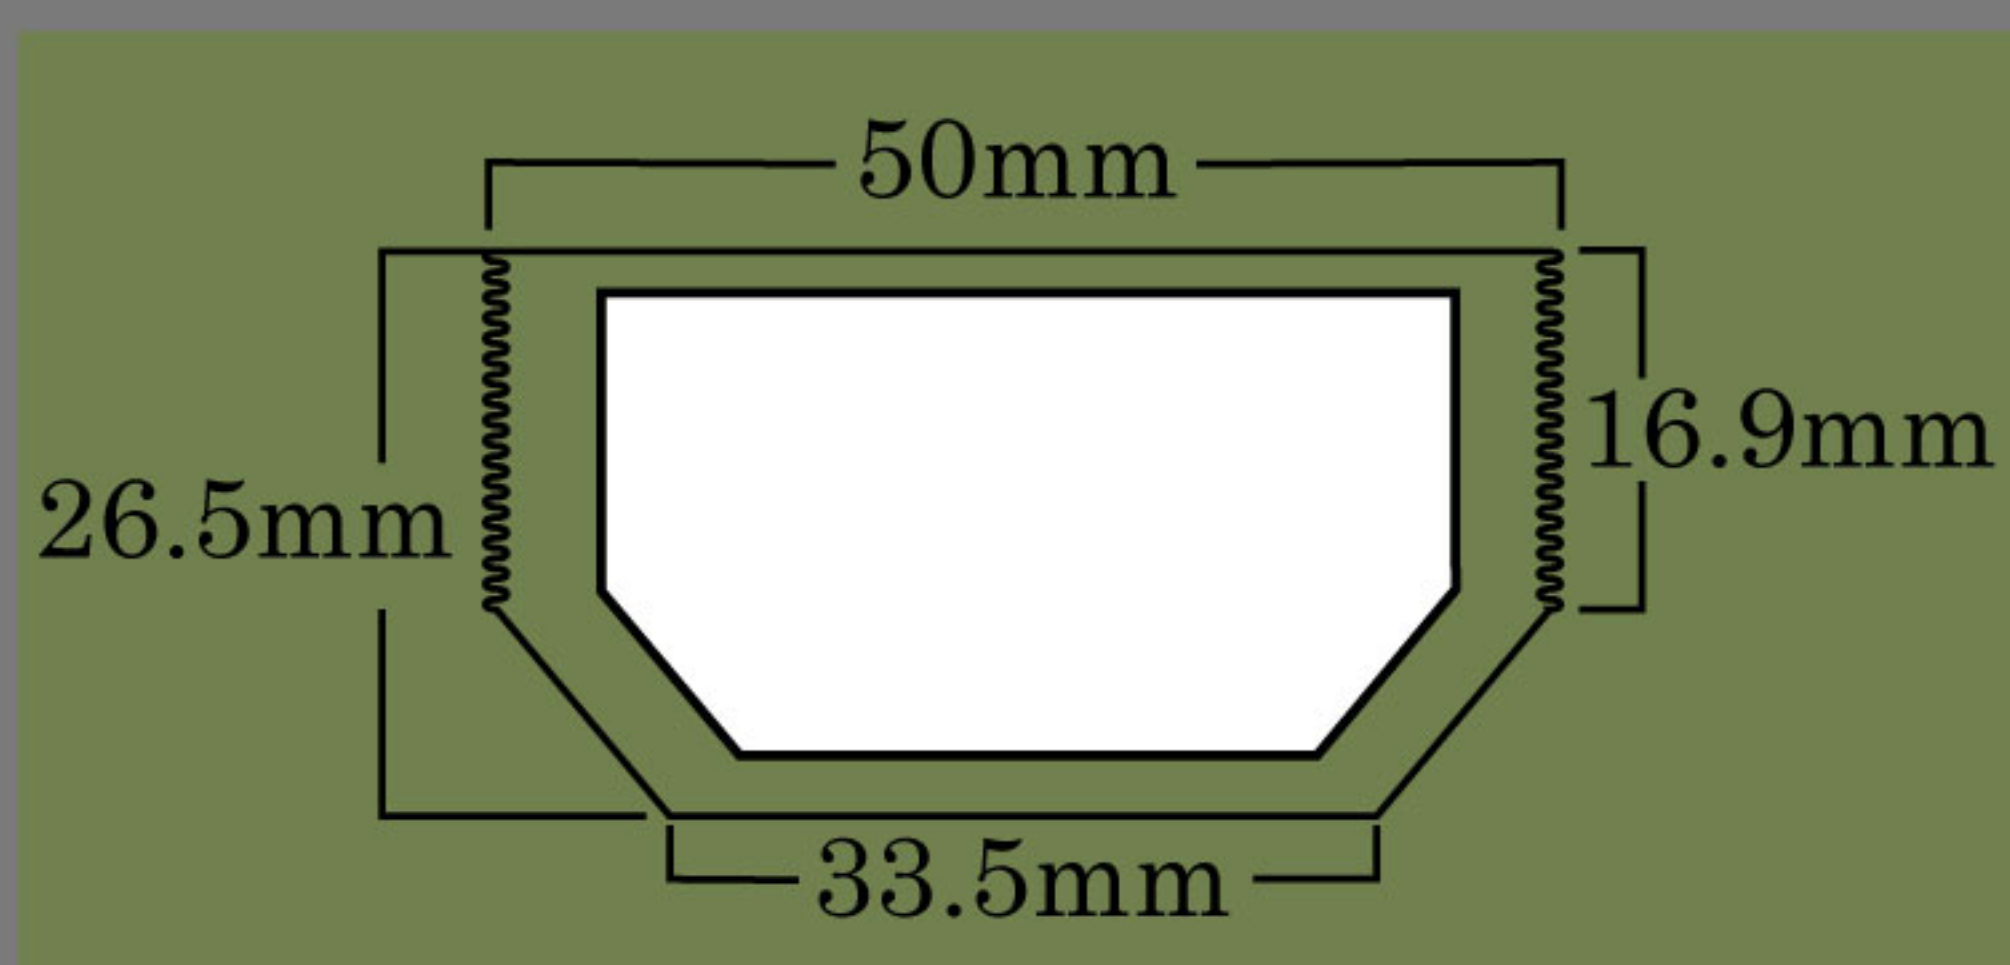

For person in need of high accuracy

REAR GRADUATION

Inner height measuring scale

The rear graduation can be used as height measure.

How to use ?

Just pull out a section in order from the top section. And read it.

Black Graduation

Red Graduation

DIMENSIONS

	stored length	sections	weight
ALX-55	1,235mm	5m/5sec.	1.5 kg
ALX-44	1,195mm	4m/4sec.	1.4 kg

OPTIONAL EXTRAS

Circular Level SA-60

>Easy to attach
>60' per 2mm

Button Label